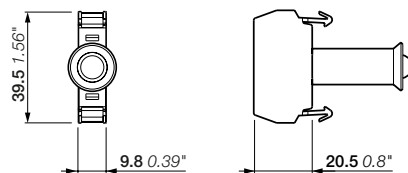

LED blocks for front mouting

1SFC151499W0001

Standard Light

Color	Type	Order code	Pkg qty	Weight (1 pce) kg
Rated voltage 24 V AC/DC				
● Red	P9PLNVDR	1SFA197004R1011	1	0.020
● Green	P9PLNVDV	1SFA197005R1012	1	0.020
● Yellow	P9PLNV DG	1SFA197002R1013	1	0.020
● Blue	P9PLNV DL	1SFA197003R1014	1	0.020
○ White	P9PLNV DB	1SFA197001R1015	1	0.020

Rated voltage 120 V AC

● Red	P9PLNVJR	1SFA197010R1041	1	0.020
● Green	P9PLNVJV	1SFA197011R1042	1	0.020
● Yellow	P9PLNVJG	1SFA197008R1043	1	0.020
● Blue	P9PLNVJL	1SFA197009R1044	1	0.020
○ White	P9PLNVJB	1SFA197007R1045	1	0.020

Rated voltage 230 V AC

● Red	P9PLNVNR	1SFA197016R1071	1	0.020
● Green	P9PLNVNV	1SFA197017R1072	1	0.020
● Yellow	P9PLNVNG	1SFA197014R1073	1	0.020
● Blue	P9PLNVNL	1SFA197015R1074	1	0.020
○ White	P9PLNVNB	1SFA197013R1075	1	0.020

Flashing Light

Color	Type	Order code	Pkg qty	Weight (1 pce) kg
Rated voltage 24 V AC/DC				
● Red	P9PLFVDR	1SFA197022R1011	1	0.020
● Green	P9PLFVDV	1SFA197023R1012	1	0.020
● Yellow	P9PLFVDG	1SFA197020R1013	1	0.020
● Blue	P9PLFVDL	1SFA197021R1014	1	0.020
○ White	P9PLFVDB	1SFA197019R1015	1	0.020
● Orange	P9PLFVDA	1SFA197018R1019	1	0.020

Rated voltage 120 V AC

● Red	P9PLFVJR	1SFA197028R1041	1	0.020
● Yellow	P9PLFVJG	1SFA197026R1043	1	0.020
○ White	P9PLFVJB	1SFA197025R1045	1	0.020

Rated voltage 230 V AC

● Red	P9PLFVNR	1SFA197034R1071	1	0.020
● Yellow	P9PLFVNG	1SFA197032R1073	1	0.020
○ White	P9PLFVNB	1SFA197031R1075	1	0.020

P9PL

Dimensions (mm, inches)